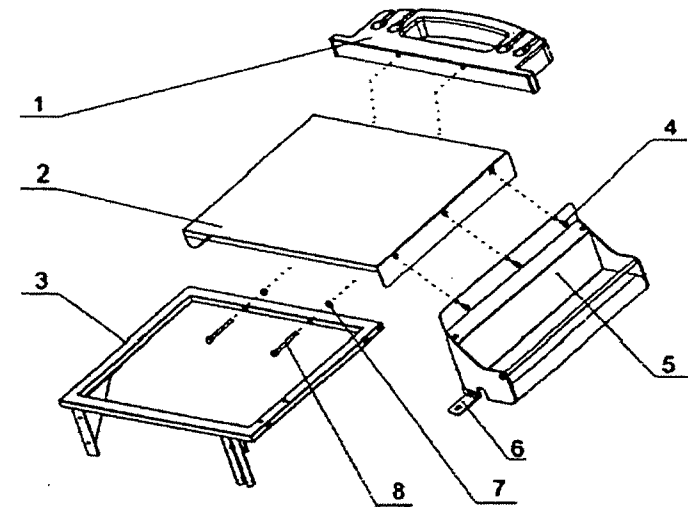

RIGHT SIDE SHELF VIEW

iBuyGrillParts.com

PARTS LIST

Index No.	Part Number	Description	Qty.
1	SB-141601/101	Push Handle	1
2	SB-142101/501	Left Bedplate	1
3	SB-141601/600	Table Frame	1
4	*	M6 Screw	3
5	SB-141601/700	Cruet Accessory	1
6	SB-142101/2101	Link Block	1
7	*	Nut M6	2
8	*	Bolt M6 x 62	2

* Can be purchased from local hardware store.

PARTS LIST

Index No.	Part Number	Description	Qty.
1	SB-141601/101	Push Handle	1
2	SB-142403/102	Right Bedplate	1
3	SB-141601/600	Table Frame	1
4	*	M6 Screw	3
5	SB-141601/700	Cruet Accessory	1
6	SB-142101/2101	Link Block	1
7	*	Nut M6	2
8	*	Bolt M6 x 62	2

* Can be purchased from local hardware store.

**SBG-600-2
Shelves**