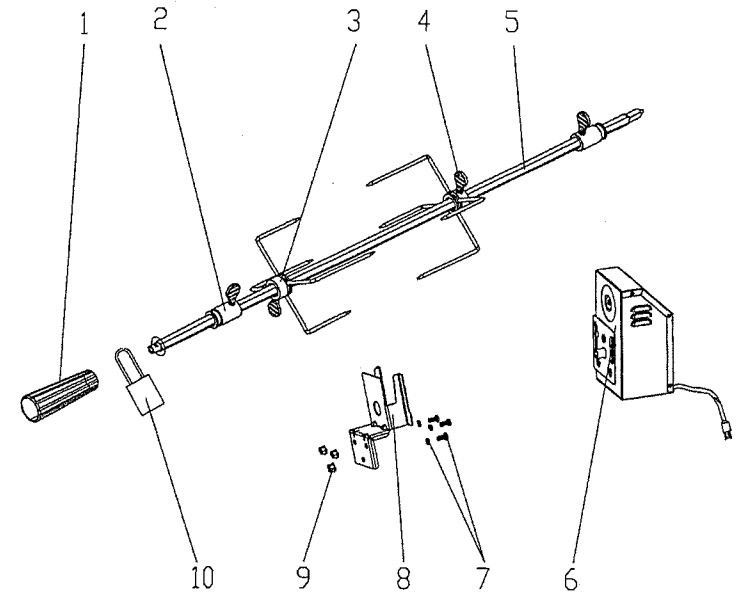

PARTS LIST

Index No.	Part Number	Description	Qty.
63		Split Pin 2 x 15	
64	SB-142601/1300	Front Side Burner Kit	
65	SB-142601/1005	Side Burner Body-Inner	
66		Side Burner Support	
67		Slide Way - L for Grease Tray Support	
68		Slide Way - R for Grease Tray Support	
69		Block	
70		Side Burner Bracket	
71	SB-142601/1012	Ignition Needle Kit for Side Burner	
72	SB-142701/1800	Ignition Needle Kit	
73	SB-142701/1500	Smoker Burner Kit	
74	SB-142501/1505	Grease Tray for Main Burner	
75	SB-142403/001	Regulator and Hose	
76		Gas Pipe Kit	
		Hardware Kit	

ROTISSERIE KIT PARTS LIST

Index No.	Part Number	Description	Qty.
1	SB-141901/2501	Spit Handle	1
2	SB-142501/2102	Bushing Collar	2
3	SB-141901/2507	Holding Fork	2
4	SB-141901/2503	Thumbscrew	4
5	SB-142501/2101	Spit	1
6	SB-143901	Rotisserie Motor	1
7	*	Pan Head Screw M5 x 10	3
8	SB-142501/2006	Motor Bracket	1
9	*	Flange Nut M5	3
10	SB-141901/1022	Balance Block	1

* Can be purchased from local hardware store.