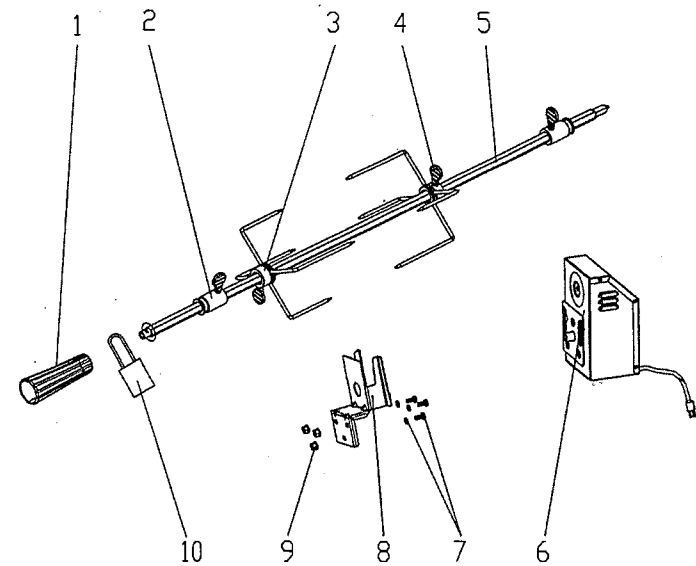

PARTS LIST

Index No.	Part Number	Description	Qty.
63	*	Split Pin 2 x 15	4
64	SB-142501/1503	Grease Tray Support Bracket - L	1
65	SB-142501/1504	Grease Tray Support Bracket - R	1
66	SB-142501/1007	Block	16
67	SB-142403/001	Regulator and Hose	1
68	SB-142701/1200	Gas Pipe Kit	1
		Hardware Kit	

ROTISSERIE KIT PARTS LIST

iBuyGrillParts.com

Index No.	Part Number	Description	Qty.
1	SB-141901/2501	Spit Handle	1
2	SB-142501/2102	Bushing Collar	2
3	SB-141901/2507	Holding Fork	2
4	SB-141901/2503	Thumbcrew	4
5	SB-142701/2101	Spit	1
6	SB-143901	Rotisserie Motor	1
7	*	Fan Head Screw M5 x 10	3
8	SB-142501/2006	Motor Bracket	1
9	*	Flange Nut M5	3
10	SB-141901/1022	Balance Block	1

* Can be purchased from local hardware store.

SBG802-1