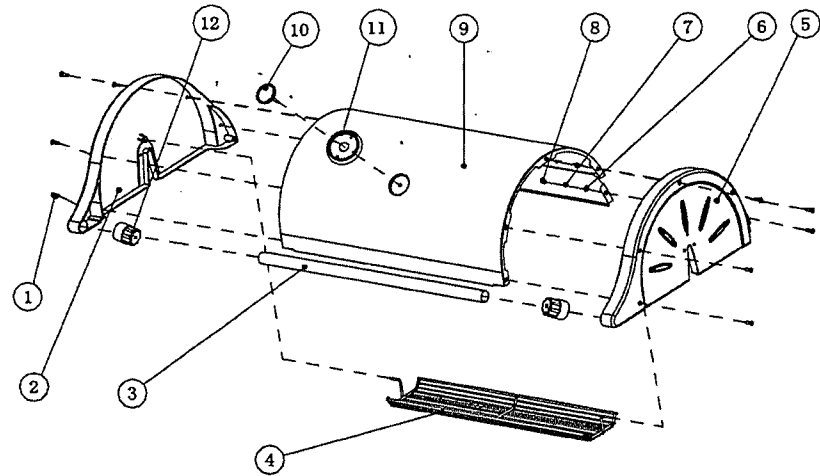

PARTS LIST

Index No.	Part Number	Description	Qty.
1	SB-141601/414	Manual Valve Botton	4
2	SB-141606/402	Panel	1
3	GB818-85	Screw M6 x 12	4
4	GB818-85	Screw M4 x 12	4
5	SB-141601/1900	Gas Valve Accessory	1
6	SB-141606/408	Left Panel Rack	1
7	GB818-85	Screw M4 x 12	2
8	SB-141601/404	Thermal Insulation Sheet	1
9	SB-141601/413	Ignitor Needle	2
10	SB-141601/1801	Drip Pan	1
11	SB-141601/410	Oil Dish	1
12	SB-141601/1700	Oven Body	1
13	SB-141601/407	Ignitor Box	2
14	SB-141601/405	Left Gemel	1
15	SB-141907/1011	Side Light Leader	2
16	SB-141601/406	Right Gemel	1
17	SB-141907/1012	Middle Light Leader	1
18	SB-141606/400	Burner	4
19	SB-141604/130	Heat Tents	2
20	SB-141601/412	Cooking Grid	2
21	SB-141601/409	Right Panel Rack	1
22	SB-141601/415	Ignitor	1
23	SB-141801/1006	Knob Base	4
24	SB-141606/236	Oil Retainer	1
25	SB-141605/6000	Base Cart	1

HOOD VIEW

PARTS LIST

Index No.	Part Number	Description	Qty.
1	GB819-85	Screw M6 x 15	10
2	SB-141601/305	Left Cover	1
3	SB-141601/304	Cover Handle	1
4	SB-141601/303	Warming Rack	1
5	SB-141601/301	Right Cover	1
6	GB93-87	Wash 6	10
7	GB95-85	Electric Wash	10
8	GB41-86	Nut M6	10
9	SB-141601/302	Cover	1
10	SB-141601-306	Thermometer	1
11	SB-141903/3113	Thermometer Base	1
12	SB-141601-307	Handle Stock	1

SBH200-1

SBH200-1
Hood View