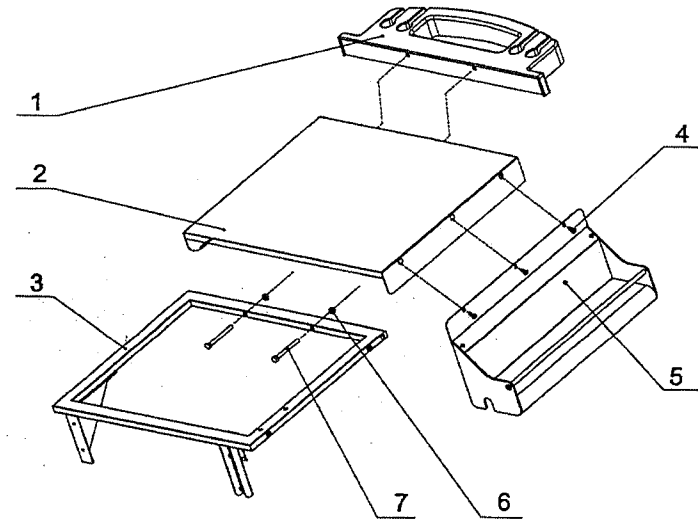

RIGHT SIDE SHELF VIEW

PARTS LIST

Index No.	Part Number	Description	Qty.
1	SB-141601/101	Push Handle	1
2	SB-141606/102	Right Bedplate	1
3	SB-141601/600	Table Frame	1
4	GB818-85	Screw M6 x 12	3
5	SB-141601/700	Cruet Accessory	1
6	GB41-86	Nut M6	2
7	GB5780-86	Bolt M6 x 62	2

**SBH200-1
Shelves**