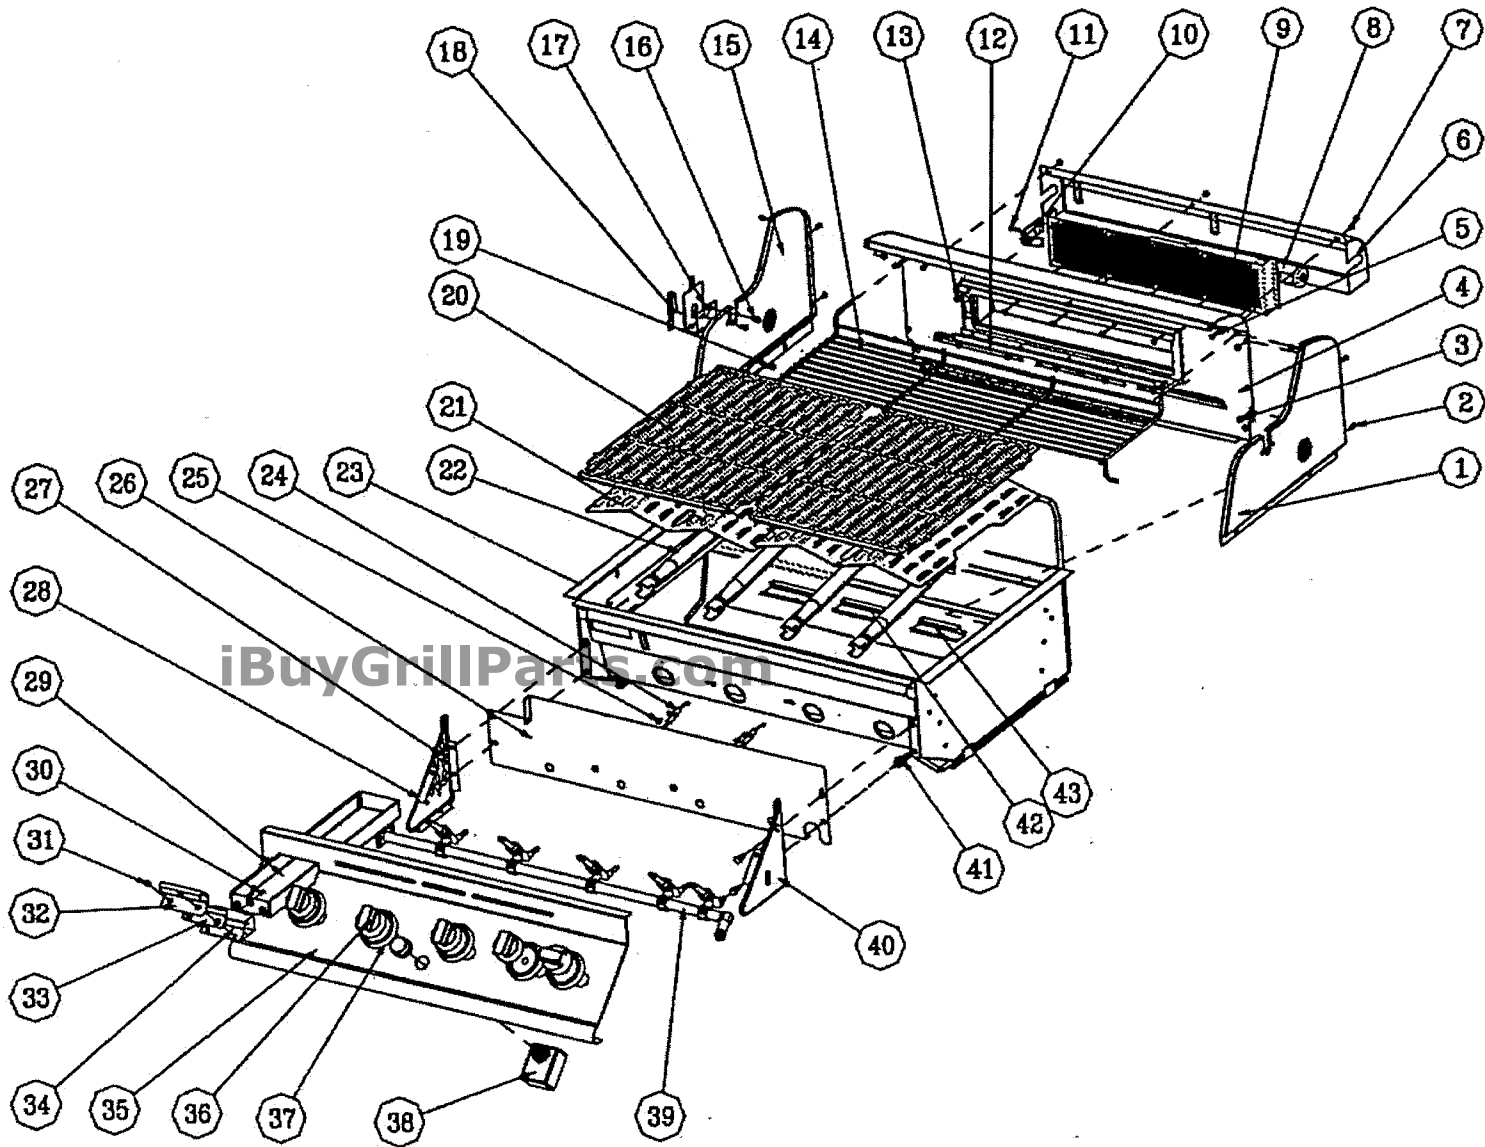

iBuyGrillParts.com

SBG701-1
SBG701-2

PARTS LIST

Index No.	Part Number	Description	Qty.
1	SB-141901/3205	Right Bowl Side Panel	1
2	*	Bolt M4 x 8	8
3	*	Nut M4	8
4	SB-141901/3201	Lid for Back Burner	1
5	*	Bolt M4 x 8	3
6	SB-141901/3308	Heat Shield for Back Burner	1
7	*	Nut M4	3
8	SB-141901/3303	Infrared Back Burner	1
9	SB-141901/3306	Back Burner Grid	1
10	SB-141901/3307	Back Burner Ignitor Needle	1
11	*	Screw ST4.2 x 16	1
12	SB-141901/3309	Wind Shield for Back Burner	1
13	*	Screw ST4.2 x 9.5	10
14	SB-141901/4112	Warming Rack	1
15	SB-141901/3203	Left Bowl Side Panel	1
16	*	Bolt M6	2
17	*	Nut M6	2
18	SB-141901/2509	Motor Bracket	1
19	*	Bolt M6	2
20	SBOG401412	Grill Grid	2
21	SB-141901/4130	Flame Tamer	2
22	SB-141601/425	Stainless Steel Main Burner	4
23	SB-141907/1200	Body Frame	1
24	SB-141907/1014	Main Burner Ignitor	2
25	*	Bolt M4 x 8	2
26	SB-141901/4106	Heat Insulating Board	1
27	*	Bolt M6 x 15	4
28	SB-142101/408	Control Panel Bracket (L)	1
29	SB-141901/3401	Smoker Drawer	1
30	*	Bolt M4 x 8	3
31	*	Bolt M4 x 8	2

PARTS LIST

Index No.	Part Number	Description	Qty.
32	SB-141901/3403	Smoker Drawer Handle	1
33	SB-141901/3404	Heat Insulating for Smoker Drawer	1
34	SB-141901/3402	Smoker Drawer Support	1
35	SB-141906/1016	Control Panel	1
36	SB-141801/1006	Control Knob	5
37	SB-141801/1007	Control Knob Body	5
38	SBOG401415A	Ignitor	1
39	SB141907/1100	Valve for Main Burner	1
40	SB-141901/4108	Control Panel Bracket (R)	1
41	SB-141901/3301	Tube for Back Burner	1
42	SB-141907/1012	Mid-educer Box	1
43	SB-141907/1011	Side educer Box	2
NS	*	Hardware Kit	1
NS	SB-1419014200	Drip Pan	1

* Can be purchased from local hardware store.

SBG701-1
SBG701-2