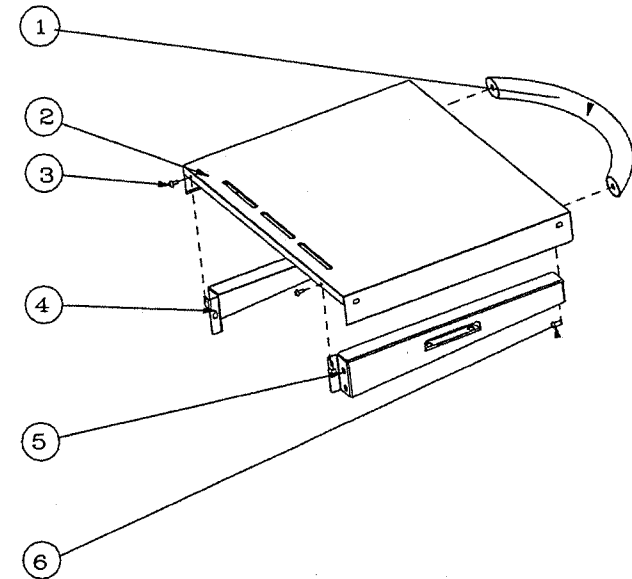

PARTS LIST

Index No.	Part Number	Description	Qty.
32	SB-141901/3403	Smoker Drawer Handle	1
33	SB-141901/3404	Heat Insulating for Smoker Drawer	1
34	SB-141901/3402	Smoker Drawer Support	1
35	SB-141906/1016	Control Panel	1
36	SB-141801/1006	Control Knob	5
37	SB-141801/1007	Control Knob Body	5
38	SBOG401415A	Ignitor	1
39	SB-141908/1100	Valve for Main Burner	1
40	SB-141901/4108	Control Panel Bracket (R)	1
41	SB-141901/3301	Tube for Back Burner	1
42	SB-141907/1012	Mid-educer Box	1
43	SB-141907/1011	Side educer Box	2
NS	SB	Hardware Kit	
NS	SB-1419014200	Drip Pan	1

* Can be purchased from local hardware store.

SBH701-1

HOOD VIEW

PARTS LIST

Index No.	Part Number	Description	Qty.
1	*	Bolts M6 x 12	4
2	*	Flat Washers ϕ 6	4
3	*	Lock Washers ϕ 6	4
4	SB-141901/3102	Coping-Inner	1
5	SB-141901/3104	Left Side for Lid - Inner	1
6	SB-141901/3500	Hood	1
7	SB-141901/3113	Thermometer Support	1
8	SBOG401306	Thermometer	1
9	SB-141901/3108	Heat Insulating Insert (L)	1
10	SB-141901/3150	Lid Handle	1
11	SB-141901/3109	Heat Insulating Insert (R)	1
12	SB-141901/3106	Right Side for Lid - Inner	1
13	*	Rivet ϕ 2.4 x 6	17

* Can be purchased from local hardware store.

SBH701-1
Hood View

LEFT SIDE SHELF VIEW

RIGHT SIDE SHELF VIEW

iBuyGrillParts.com

PARTS LIST

Index No.	Part Number	Description	Qty.
1	SB-141901/580	Left Side Shelf Bracket (B)	1
2	*	Rivet ϕ 3.2 x 6	2
3	SB-141901/501	Left Side Shelf	1
4	SB-141901/150	Shelf Handle	1
5	SBGB81885	Bolts M6 x 15	2
6	SB-141901/101	Left Side Shelf Bracket (A)	1