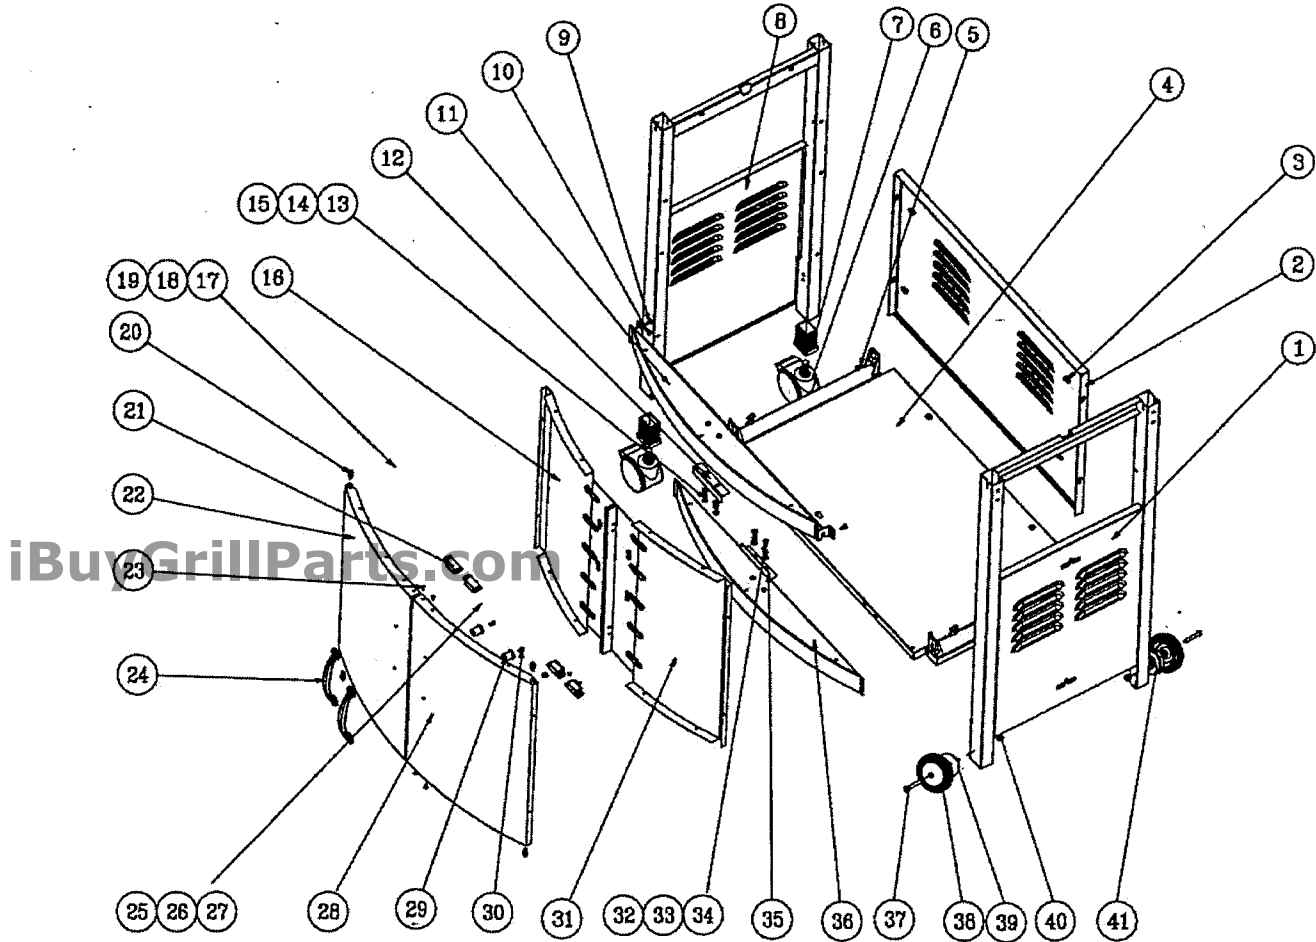

CART FRAME VIEW

**SBG701-1
SBG701-2
Cart Frame View**

PARTS LIST

Index No.	Part Number	Description	Qty.
1	SB-141901/2200	Right Frame	1
2	SB-141901/201	Back Board	1
3	*	Bolts M6 x 12	4
4	SB-141901/2100	Bottom Rack	1
5	*	Bolts M6 x 12	6
6	SBOG401207	Lockable Casters	2
7	SBOG401205	Foot Tube	2
8	SB-141901/2300	Left Frame	1
9	*	Bolts M4 x 8	2
10	*	Bolts M6 x 12	2
11	SB-141901/8200	Frame Support Top	1
12	SBOG401201	Baffle Board	1
13	*	Bolts M6 x 12	2
14	*	Flat Washer ø6	2
15	*	Lock Washers ø6	2
16	SB-141901/802	Left Door - Inner	1
17	*	Nut M6	4
18	*	Flat Washers ø6	4
19	*	Lock Washers ø6	4
20	SBOG4011301	Door Pin	1
21	SBOG4011307	Door Magnet	4
22	SB-141901/801	Left Door - Outer	1
23	*	Bolts M3 x 12	8
24	SB-141901/8101	Door Handle	2
25	*	Nut M3	8
26	*	Flat Washers ø3	8
27	*	Lock Washers ø3	8
28	SB-141901/803	Right Door - Outer	1
29	SB-141901/806	Door Support	4
30	*	Bolts M4 x 8	4
31	SB-141901/804	Right Door - Inner	1

PARTS LIST

Index No.	Part Number	Description	Qty.
32	*	Bolts M6 x 12	2
33	*	Flat Washers ø6	2
34	*	Lock Washers ø6	2
35	SBOG401201	Baffle Board	2
36	SB-141901/8300	Bottom Support Bottom	1
37	SBGB578086	Large Bolt	2
38	SBOG401206	Wheel	2
39	SBOG401208	Wheel Pan	2
40	SBGB133777	Nut	2
41	SB-141907/1022	Weight - Added	1

* Can be purchased from local hardware store.

**SBG701-1
SBG701-2
Cart Frame**