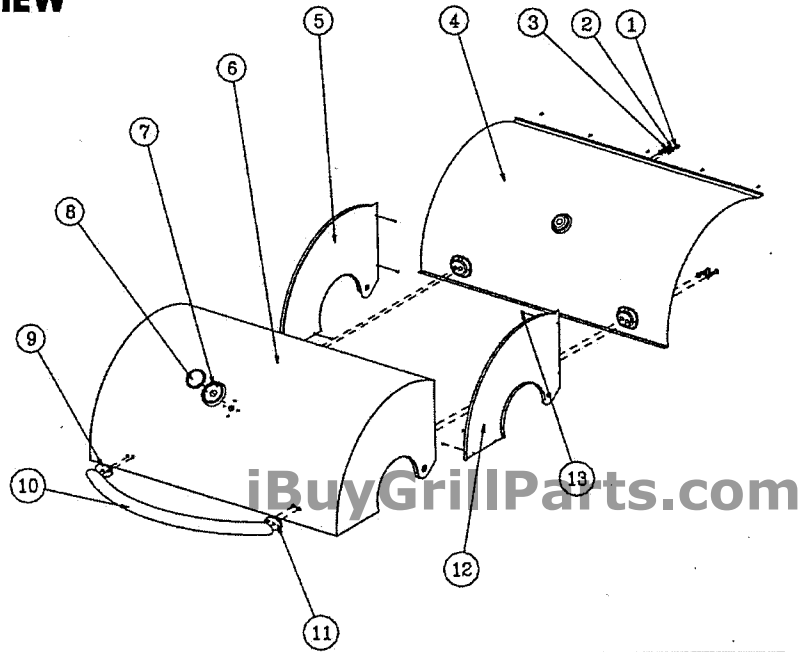

HOOD VIEW

PARTS LIST

Index No.	Part Number	Description	Qty.
1	*	Bolts M6 x 12	4
2	*	Flat Washers ϕ6	4
3	*	Lock Washers ϕ6	4
4	SB-141901/3102	Coping-Inner	1
5	SB-141901/3104	Left Side for Lid - Inner	1
6	SB-141901/3500	Hood	1
7	SB-141901/3113	Thermometer Support	1
8	SBOG401306	Thermometer	1
9	SB-141901/3108	Heat Insulating Insert (L)	1
10	SB-141901/3150	Lid Handle	1
11	SB-141901/3109	Heat Insulating Insert (R)	1
12	SB-141901/3106	Right Side for Lid - Inner	1
13	*	Rivet ϕ2.4 x 6	17

* Can be purchased from local hardware store.

SBH701-1
Hood View