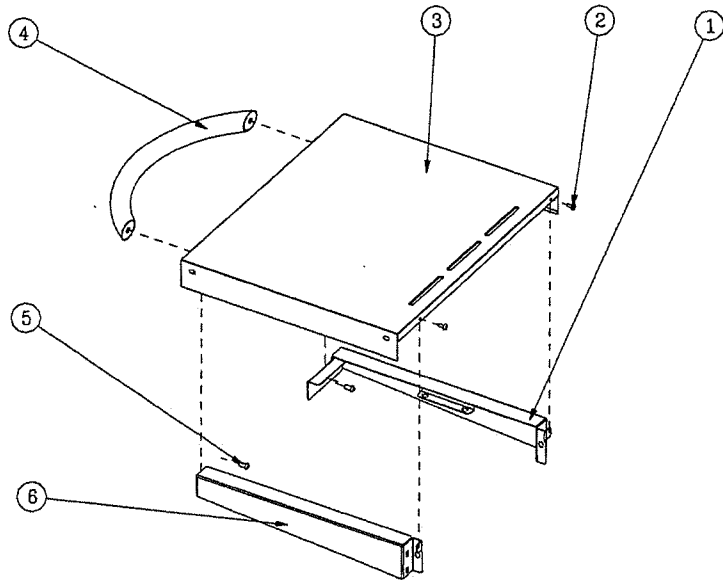

PARTS LIST

Index No.	Part Number	Description	Qty.
32	SB-141901/3403	Smoker Drawer Handle	1
33	SB-141901/3404	Heat Insulating for Smoker Drawer	1
34	SB-141901/3402	Smoker Drawer Support	1
35	SB-141906/1016	Control Panel	1
36	SB-141801/1006	Control Knob	5
37	SB-141801/1007	Control Knob Body	5
38	SBOG401415A	Ignitor	1
39	SB-141908/1100	Valve for Main Burner	1
40	SB-141901/4108	Control Panel Bracket (R)	1
41	SB-141901/3301	Tube for Back Burner	1
42	SB-141907/1012	Mid-educer Box	1
43	SB-141907/1011	Side educer Box	2
NS	SB	Hardware Kit	
NS	SB-1419014200	Drip Pan	1

* Can be purchased from local hardware store.

SBH701-1

HOOD VIEW

PARTS LIST

Index No.	Part Number	Description	Qty.
1	*	Bolts M6 x 12	4
2	*	Flat Washers ϕ 6	4
3	*	Lock Washers ϕ 6	4
4	SB-141901/3102	Coping-Inner	1
5	SB-141901/3104	Left Side for Lid - Inner	1
6	SB-141901/3500	Hood	1
7	SB-141901/3113	Thermometer Support	1
8	SBOG401306	Thermometer	1
9	SB-141901/3108	Heat Insulating Insert (L)	1
10	SB-141901/3150	Lid Handle	1
11	SB-141901/3109	Heat Insulating Insert (R)	1
12	SB-141901/3106	Right Side for Lid - Inner	1
13	*	Rivet ϕ 2.4 x 6	17

* Can be purchased from local hardware store.

SBH701-1
Hood View

LEFT SIDE SHELF VIEW

RIGHT SIDE SHELF VIEW

iBuyGrillParts.com

PARTS LIST

Index No.	Part Number	Description	Qty.
1	SB-141901/580	Left Side Shelf Bracket (B)	1
2	*	Rivet ϕ 3.2 x 6	2
3	SB-141901/501	Left Side Shelf	1
4	SB-141901/150	Shelf Handle	1
5	SBGB81885	Bolts M6 x 15	2
6	SB-141901/101	Left Side Shelf Bracket (A)	1