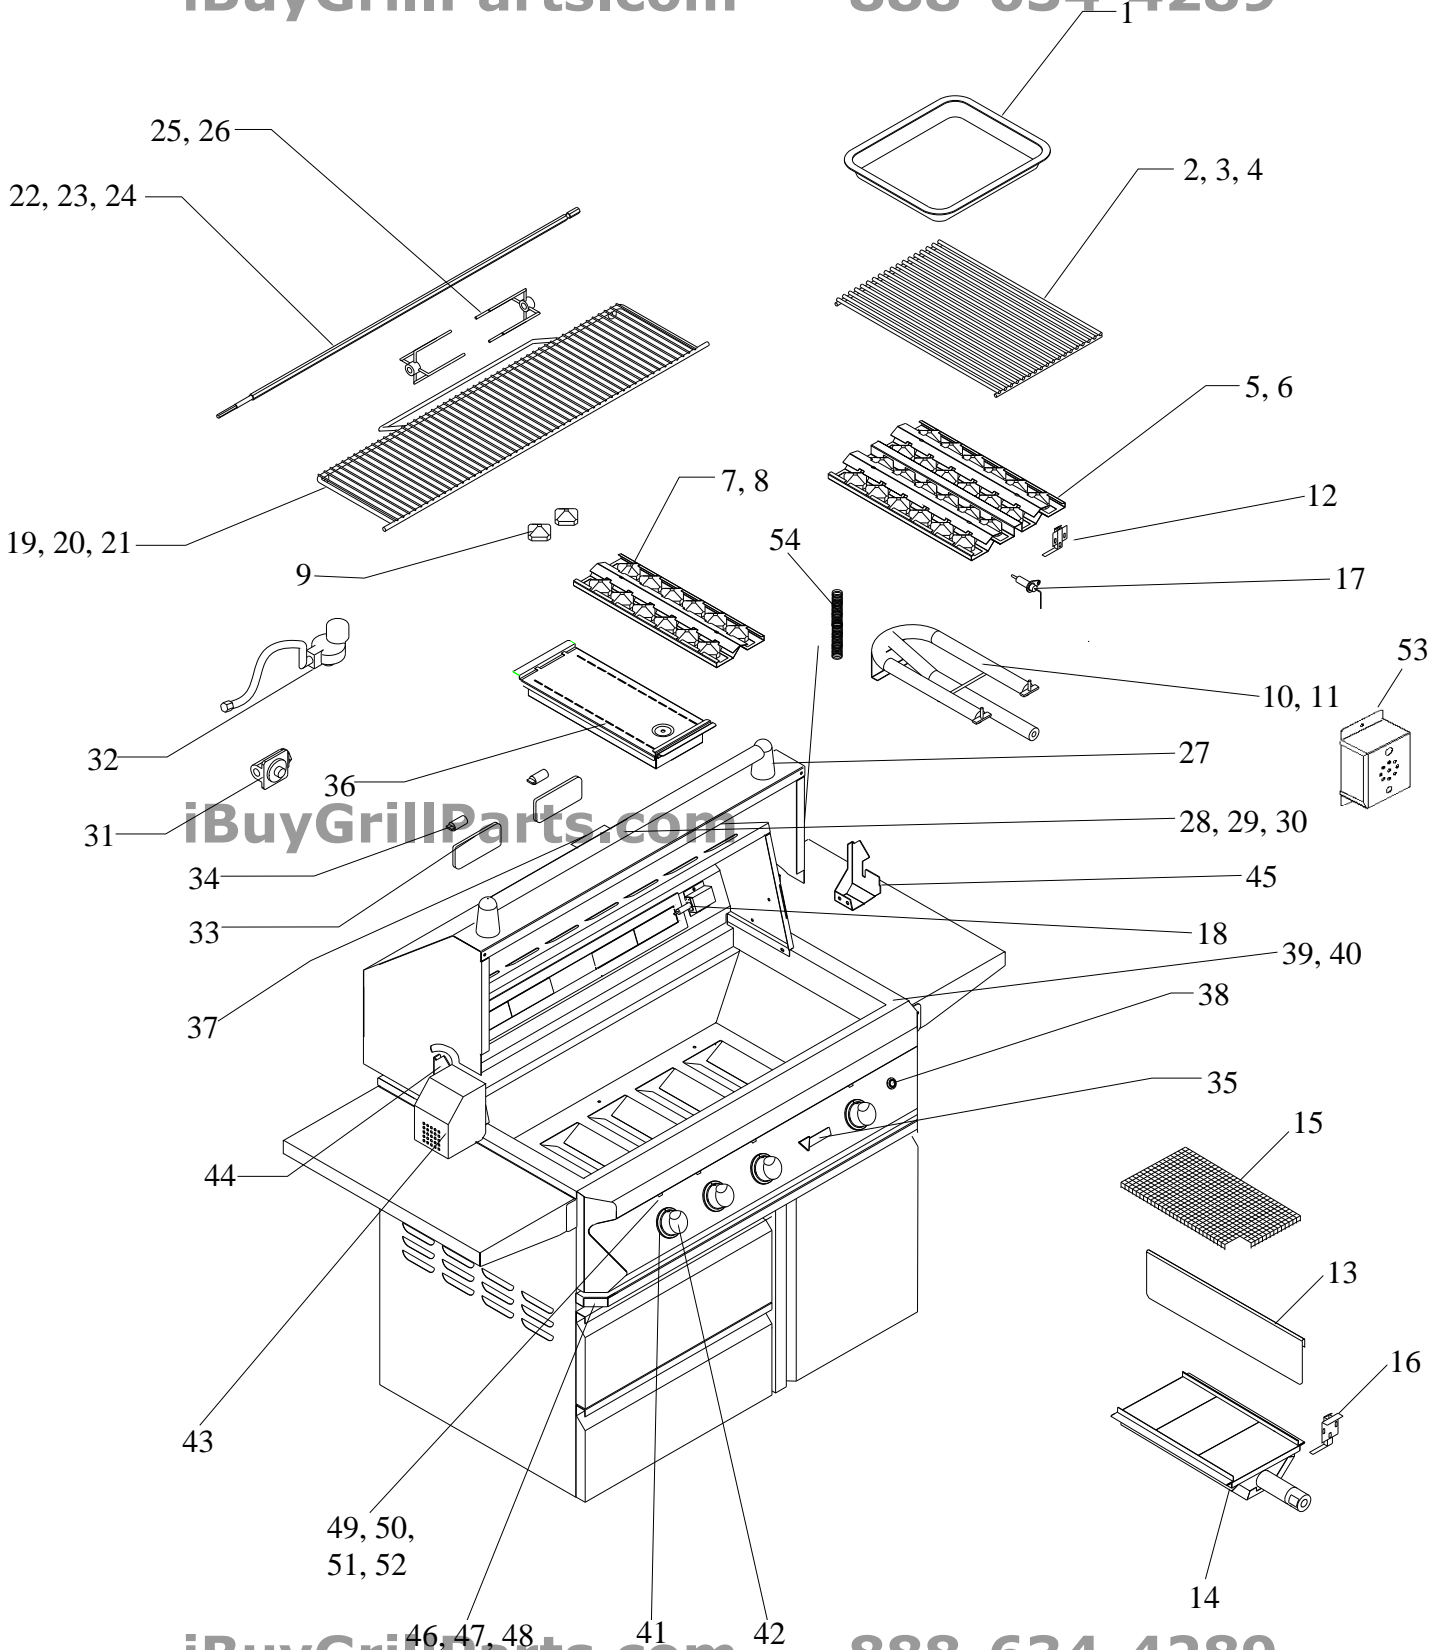

EXPLODED VIEW – TWIN EAGLES GAS GRILL

iBuyGrillParts.com

888-634-4289

iBuyGrillParts.com

888-634-4289

TEBQ42R with optional TEGB42SD-B Grill Base shown.

REPLACEMENT PARTS LIST – TWIN EAGLES GAS GRILL

Item No.	TE Part Number	Description	TEBQ 30G	TEBQ 30R	TEBQ 36G	TEBQ 36R	TEBQ 42G	TEBQ 42R
1	S 14421	Basting Pan		1		1		1
2	S 13801	13" Stainless Steel Hex Grate	2	2			2	2
3	S 13802	12" Stainless Steel Hex Grate					1	1
4	S 13873	10 9/16" Stainless Steel Hex Grate			3	3		
5	S 21753Y	12" Briquette Tray Assembly complete with briquettes (Standard grill)	1	1			2	2
	S 21753Y	12" Briquette Tray Assembly complete with briquettes (Grill w/ Sear Zone) Optional					1	1
6	S 21759 Y	10" Briquette Tray Assembly complete with briquettes (Standard grill)			2	2		
7	S 21761 Y	4 1/2" Briquette Tray Assembly complete with briquettes (Grill w/ Sear Zone) Optional			2	2		
8	S 21752Y	6" Briquette Tray Assembly complete with briquettes	2	2			2	2
9	S 13129	Briquettes Only	(48)	(48)	(72)	(72)	(72)	(72)
10	S 13301	Stainless Steel U6-burner (0.75 in. wall)	2	2			3	3
11	S 13350	Stainless Steel U5-burner (0.75 in. wall)			3	3		
12	S 21750Y	Flash Tube, (For standard U-Burners ONLY)	2	2	3	3	3	3
13	S 21743	Zone Divider	1	1	2	2	2	2
14	S 13345	Sear Zone Burner (For optional Sear Zone Burners ONLY)	1	1	1	1	1	1
15	S 13144	Screen Mesh (For optional Sear Zone Burners ONLY)	1	1	1	1	1	1
16	S 21765	Flash Tube, (For optional Sear Zone Burners ONLY)	1	1	1	1	1	1
17	S 16177-B	Hot surface igniter, Main Burner	2	2	3	3	3	3
18	S 16230	Hot surface igniter, Rotisserie Burner		1		1		1
19	S 13833	Warming Rack (30") (s/s)	1	1				
20	S 13867	Warming Rack (36") (s/s)			1	1		
21	S 13834	Warming Rack (42") (s/s)					1	1
22	S 13863	Spit Rod (30") (s/s)		1				
23	S 13868	Spit Rod (36") (s/s)				1		
24	S 13864	Spit Rod (42") (s/s), 9/16"						1
25	S 13812	Meat Holder Forks (pair) (s/s), 1/2" spit rod		1		1		
26	S 13869	Meat Holder Forks (pair) (s/s), 9/16" spit rod						1
27	S 13105	Bracket, Handle Chrome	2	2	2	2	2	2
28	S 12315	Hood Handle (1.25D x 18GA x 24)	1	1				
29	S 12339	Hood Handle (1.25D x 18GA x 30)			1	1		
30	S 12316	Hood Handle (1.25D x 18GA x 36)					1	1
31	S 15303	Regulator, NG (NG grill ONLY)	1	1	1	1	1	1
32	S 15302	Regulator, LP (LP grill ONLY)	1	1	1	1	1	1
33	S16240	Halogen light complete	2	2	2	2	2	2
34	S16191	Bulb, halogen light (12V/ 10W)	2	2	2	2	2	2
35	S 13147	Twin Eagles Logo	1	1	1	1	1	1
36	S 21623Y	Smoker Box Assy.	1	1	1	1	1	1
37	S 15340A	Thermometer	1	1	1	1	1	1
38	S 16196	Switch, front panel and interior lights	1	1	1	1	1	1
39	S 16194	Switch, hood	1	1	1	1	1	1
40	S 12112	Rod, hood switch	1	1	1	1	1	1
41	S 13128P	Bezel, Knob, Stainless Steel	2	3	3	4	3	4
42	S 13154	Knob, Chrome	2	3	3	4	3	4
43	S 16208Y	Rotisserie Motor with bracket (s/s)		1		1		1
44	S 21747-L	Motor Mounting Bracket (Lh)		1		1		1
45	S 21747-R	Motor Mounting Bracket (Rh) (Optional)		1		1		1
46	S 21745-3Y	Drip Pan Assy. (30")	1	1				
47	S 21745-36Y	Drip Pan Assy. (36")			1	1		
48	S 21745-4Y	Drip Pan Assy. (42")					1	1
49	S 16192	LED Holder	2	3	3	4	3	4
50	S 16198	LED Wire Harness, 30" (NOT SHOWN)	1	1				
51	S 16200	LED Wire Harness, 36" (NOT SHOWN)			1	1		
52	S 16199	LED Wire Harness, 42" (NOT SHOWN)					1	1
53	S 16233	Transformer Assembly	1	1	1	1	1	1
54	S 14226	Springs kit, hood	2	2	2	2	2	2