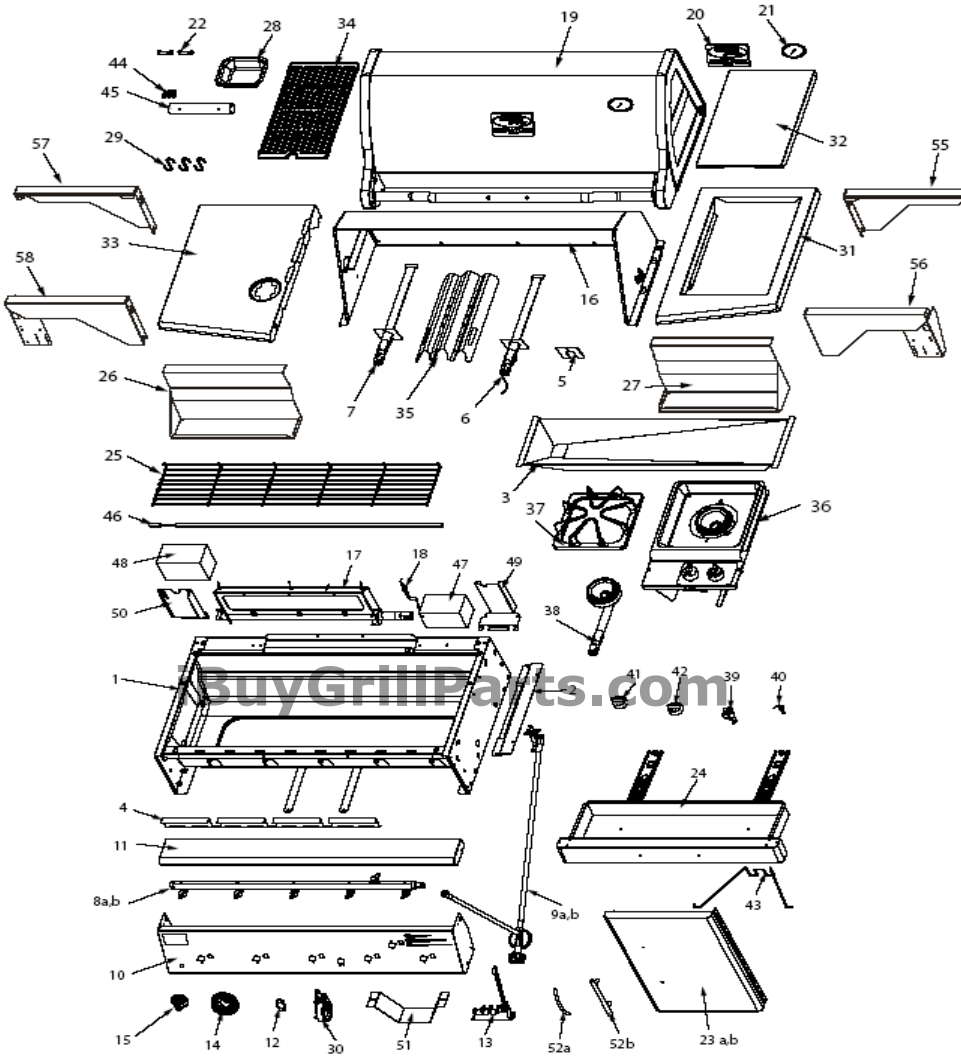

VCS5005/5010 (2005)

888-634-4289

iBuyGrillParts.com

888-634-4289

REPLACEMENT PARTS/ORDER FORM

Document #: 5005-10

VCS5005/5010 (2005)

888-634-4289

☒	REF	DESCRIPTION	QTY	5005/5010
☐	1	BASE ASSY - THROUGH DEALER ONLY	1	50003349
☐	2	SUPPORT, GREASE PAN	2	50001844
☐	3	GREASE PAN ASSY	1	50002157
☐	4	FLASH TUBE	1	50000880B
☐	5	BURNER GASKET	5	50000892
☐	6	BURNER ASSY WITH LONG ELECTRODE	3	50003133
☐	7	BURNER ASSY WITH SHORT ELECTRODE	2	50003100
☐	8A	VALVE ASSY LP - THROUGH DEALER ONLY	1	50002826
☐	8B	VALVE ASSY NG - THROUGH DEALER ONLY	1	50002827
☐	9A	S. BURNER VALVE ASSY LP - DEALER ONLY	1	50002900
☐	9B	S. BURNER VALVE ASSY NG - DEALER ONLY	1	50002901
☐	10	CONSOLE	1	50003073
☐	11	CONSOLE REINFORCEMENT	1	50003024
☐	12	IGNITER PLATE	1	50002533
☐	13	IGNITOR MODULE - Push button not included	1	50001619
☐	14	BEZEL ASSY - BACKLIT	6	50003002
☐	15	KNOB ASSY - BACKLIT	6	50003003
☐	16	REAR LID ASSY - Also send p/n 50000355.	1	50003516
☐	17	ROTISSERIE BURNER ASSY	1	50003130
☐	18	ROTISSERIE ELECTRODE	1	50003129
☐	19A	LID ASSY FOR VC5005 - STAINLESS STEEL **	1	50003070
☐	19B	LID ASSY FOR VC5010 - BLACK **	1	50003218
** NOTE: ORDER P/N 50000355 WITH ALL LID ASSEMBLIES.				
☐	20	LOGO	1	50002798
☐	21	TEMPERATURE GAUGE	1	50001643
☐	22	PIVOT PIN & BOLT SET Send with lid assembly.	1	50000355
☐	23A	DOOR ASSY - RIGHT	1	50003026
☐	23B	DOOR ASSY - LEFT	1	50003051
☐	24	DRAWER ASSY	1	50003029
☐	25	WARMING RACK, ENAMEL	1	50000889
☐	26	CONDIMENT TRAY - LEFT	1	50003304
☐	27	CONDIMENT TRAY - RIGHT	1	50003282
☐	28	GREASE CUP, DRAWN	1	50001845
☐	29	UTENSIL HOOK - 3 PER SIDE (PACK OF 3)	2	50003011
☒	REF	DESCRIPTION	QTY	5005/5010